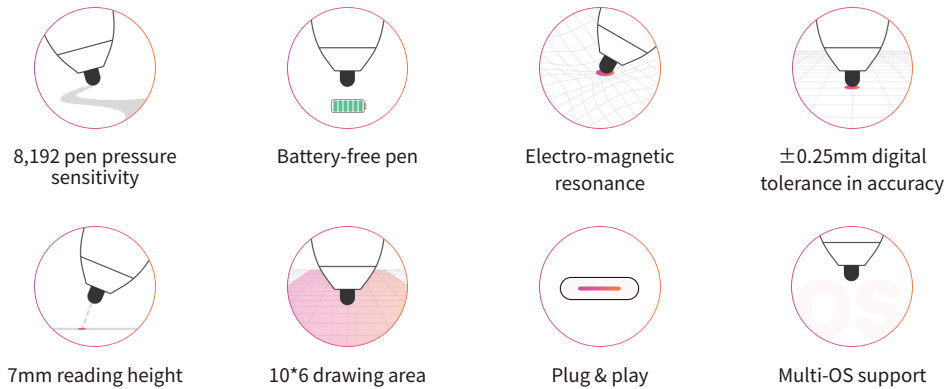

NearHub **MagicPad S13** Drawing Tablet

To Draw. To Write. To Create

Feature

Product Tech Spec

Technical principle	Passive electromagnetic technology
Pressure levels	8192 Levels
AA zone	254*152.4mm(10" X 6")
Reading resolution	5080LPI
Report rate	Max 266RPS
Reading height	10mm
Tilt	+60
Shortcut keys	8 Shortcut Keys
Compatibility	Windows10/8/7, MAC OS 10.10, Android 6.0, Chrome OS 88 or later
Power input	DC 5V 1A(USB)
Operating temperature and humidity	0-35° C,20-80%RH
Indicator light	a. Blinking: Stylus is in range, but not touching the active area. b. Solid: Stylus is touching the active area. c. No light: Stylus is out of detection range
Interface	Micro USB
Dimension	359*210*8mm
Net weight	685g