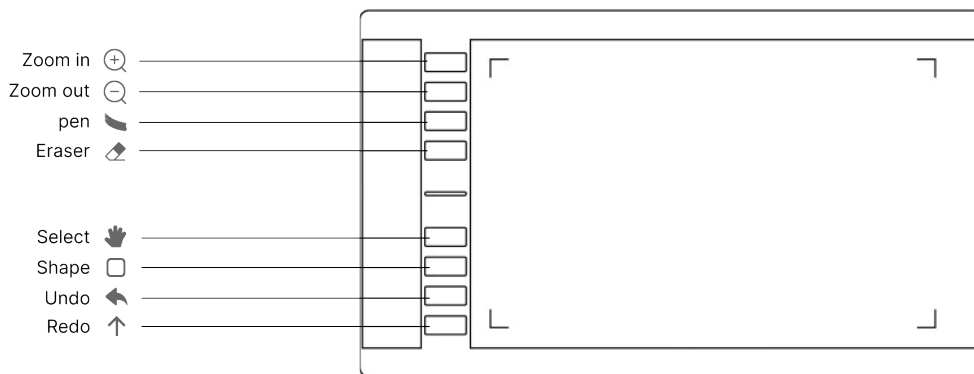

NearHub **MagicPad S13** Drawing Tablet

To Draw. To Write. To Create

Feature

Product Tech Spec

Technical principle	Passive electromagnetic technology
Pressure levels	8192 Levels
AA zone	254*152.4mm(10" X 6")
Reading resolution	5080LPI
Report rate	Max 266RPS
Reading height	10mm
Tilt	+60
Shortcut keys	8 Shortcut Keys
Compatibility	Windows10/8/7, MAC OS 10.10, Android 6.0, Chrome OS 88 or later
Power input	DC 5V 1A(USB)
Operating temperature and humidity	0-35° C,20-80%RH
Indicator light	a. Blinking: Stylus is in range, but not touching the active area. b. Solid: Stylus is touching the active area. c. No light: Stylus is out of detection range
Interface	Micro USB
Dimension	359*210*8mm
Net weight	685g